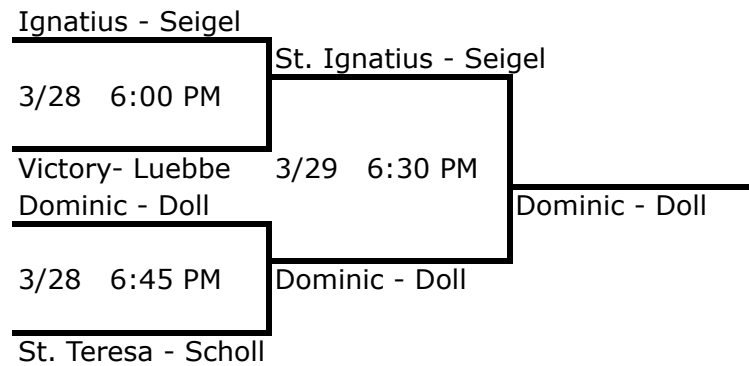

MOTHER OF MERCY  
GRADE SCHOOL  
BASKETBALL TOURNAMENT

3/30/10

**5-6 A**

POOL A		W	L	PTS	PTS	PTS	PTS	POS
1	OLL - Wall		11	-3	-12		-15	3rd
2	Ignatius - Seigel	11			12	12	24	1st
3	St. Teresa - Scholl	1	1	3		-12	-9	2nd
POOL B		W	L	PTS	PTS	PTS	PTS	POS
4	Dominic - Doll	111		2	4	11	17	1st
5	Victory - Luebbe	11	1	-2	9	8	15	2nd
6	Visitation - Miller	1	11	4	-4	-8	-8	3rd
7	Jude - Nieman		111	-4	-9	-11	-24	4th

**POOL PLAY**

A	TIME	DAY
1-2 2 won 24-12	8:15 PM	26-Mar
2-3 2 won 24-10	5:15 PM	27-Mar
1-3 3 won 13-10	6:30 PM	25-Mar
B	TIME	DAY
4-5 4 won 13-11	1:45 PM	28-Mar
6-7 6 won 9-5	7:15 PM	25-Mar
4-6 4 won 17-13	6:45 PM	26-Mar
7-5 5 won 17-8	7:30 PM	26-Mar
4-7 4 won 25-14	3:45 PM	27-Mar
5-6 5 won 19-11	4:30 PM	27-Mar

**CHAMPIONSHIP BRACKET**

- 1st and 2nd pool place teams  
qualify to enter the Championship Bracket