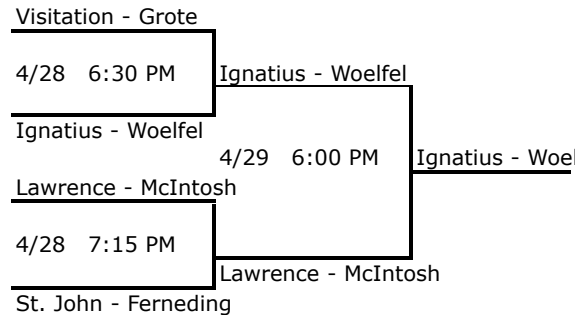

MOTHER OF MERCY
GRADE SCHOOL
BASKETBALL TOURNAMENT

5/3/10

4th Grade

POOL A	W	L	PTS	PTS	PTS	POS
1 Visitation - Grote	11		2		2	1st
2 Catharine - Poehner	1	1	-2	5		2nd
3 Dominic - Sullivan		11		-1	-2	3rd
POOL B	W	L	PTS	PTS	PTS	POS
4 Visitation - Spraul		11	-12		-12	3rd
5 Ignatius - Woelfel	11		12	3		1st
6 Jude - Wiesman	1	1		-3	12	2nd
POOL C	W	L	PTS	PTS	PTS	POS
7 Jude - Reid	11	1	6	6	-4	2nd
8 Visitation - Bley	1	11	-6	-3		3rd
9 Lawrence - McIntosh	111		12	3	4	1st
10 Victory - Weisker		111	-12	-6		4th
POOL D	W	L	PTS	PTS	PTS	POS
11 Visitation - Hilvert	11	1	7	5	-5	2nd
12 William - Broderick		111	-7	-8	-2	4th
13 St. John - Ferneding	111		9	8	5	1st
14 St. Al - Grandstaff	1	11	-9	-5	2	3rd

POOL PLAY

A	TIME	DAY
1-2 1 won 14-12	1:00 PM	24-Apr
2-3 2 won 6-1	2:30 PM	25-Apr
1-3 1 won 7-5	5:00 PM	26-Apr
B	TIME	DAY
4-5 5 won 18-4	6:15 PM	24-Apr
5-6 5 won 9-6	3:15 PM	25-Apr
4-6 6 won 18-5	5:45 PM	26-Apr
C	TIME	DAY
7-8 7 won 12-6	2:30 PM	24-Apr
9-10 9 won 14-2	3:15 PM	24-Apr
7-10 7 won 9-3	4:00 PM	25-Apr
8-9 9 won 12-9	4:45 PM	25-Apr
7-9 9 won 8-4	5:00 PM	27-Apr
8-10 8 won 14-5	5:45 PM	27-Apr
D	TIME	DAY
11-12 11 won 14-7	5:30 PM	24-Apr
13-14 13 won 16-7	1:45 PM	24-Apr
11-14 11 won 14-9	5:30 PM	25-Apr
12-13 13 won 15-7	6:15 PM	25-Apr
11-13 13 won 9-4	6:30 PM	27-Apr
12-14 14 won 4-2	7:15 PM	27-Apr

1st place teams in each pool will go into single elimination bracket finals.